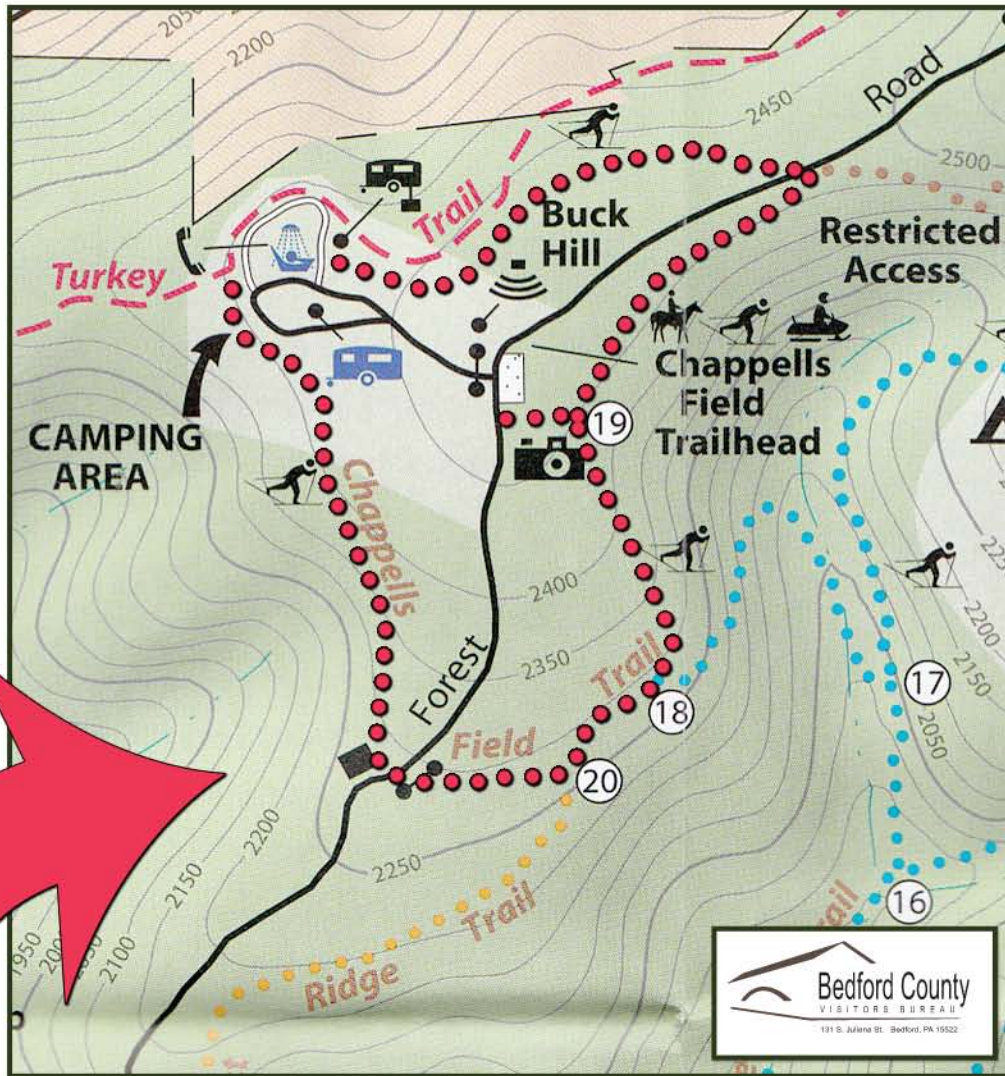

Chappell's Field Trail

Blue Knob State Park

Chappell's Field Trail is located in **Blue Knob State Park** in North West Bedford County.

Directions:

From Bedford: Take 1-99 North to Imler, Exit 10. Turn left onto Sarah Furnace Road (SR 4034) and travel apx. 4.5 miles. Turn Right on Burnt House Road (PA 869) and travel 3.4 miles. Bear right onto Pavia Road and travel apx. 2.8 miles to Parking Area (on right.)