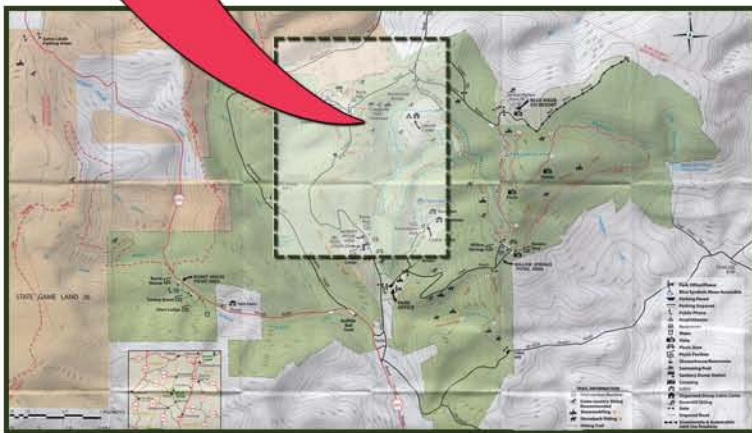

Chappell's Field Trail

Blue Knob State Park

Chappell's Field Trail is located in **Blue Knob State Park** in North West Bedford County.

Directions:

From Bedford: Take 1-99 North to Imler, Exit 10. Turn left onto Sarah Furnace Road (SR 4034) and travel apx. 4.5 miles. Turn Right on Burnt House Road (PA 869) and travel 3.4 miles. Bear right onto Pavia Road and travel apx. 2.8 miles to Parking Area (on right.)