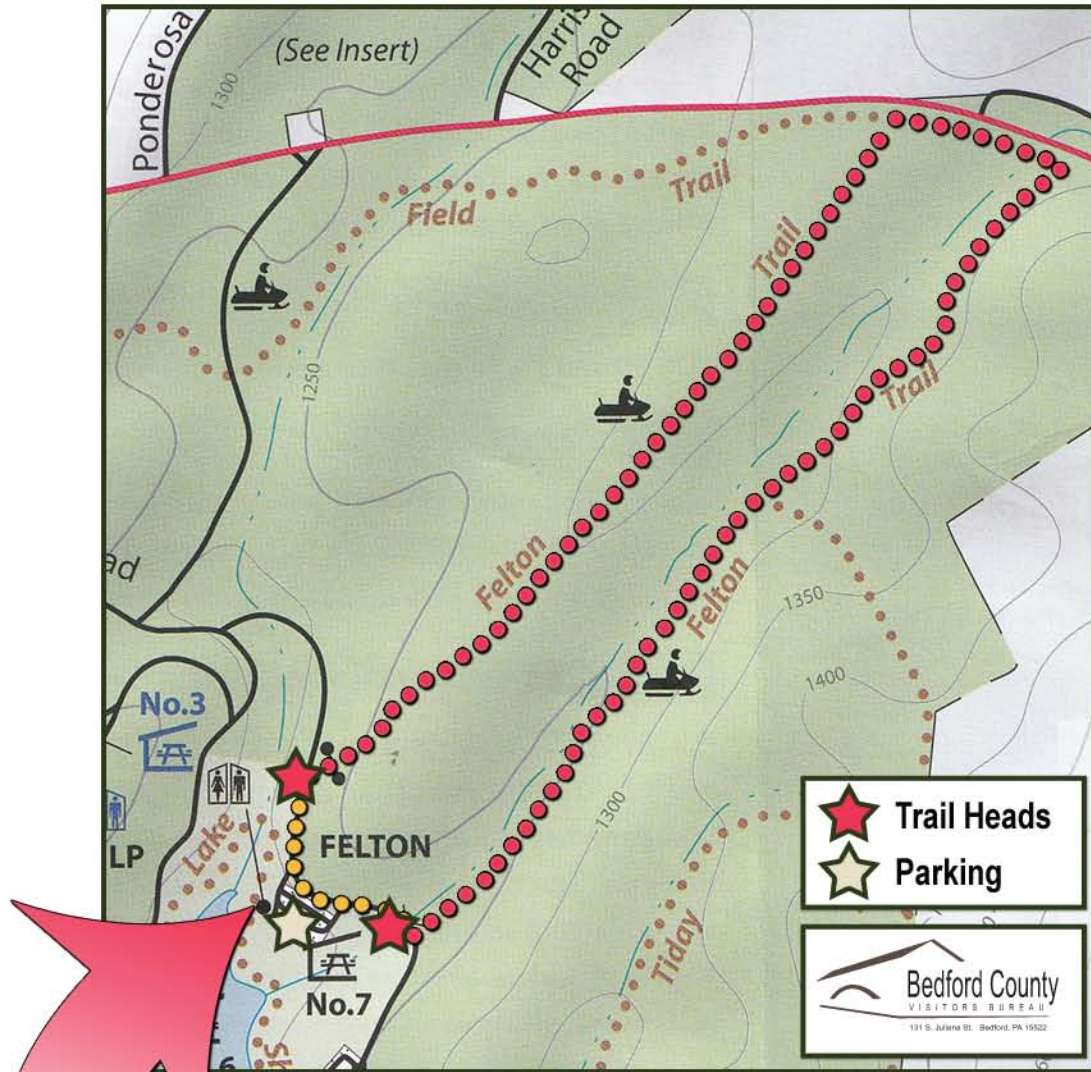

Felton Trail

Shawnee State Park

Felton Trail is located in **Shawnee State Park** in Western Bedford County.

Directions:

From Bedford: Take Rt. 30 (Lincoln Highway) west 9 miles to the light in Schellsburg, PA. Turn left onto Rt. 96 at the light and travel 1.8 miles to Park Entrance on your left. Turn into park and travel straight for 2.1 miles to parking area on your right. Trail Heads are located across the street to your left (.1 miles) or to your right (100 yards.)