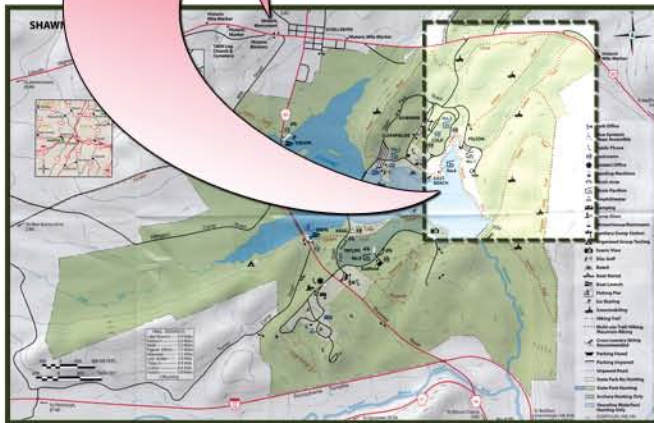

Felton Trail

Shawnee State Park

Felton Trail is located in **Shawnee State Park** in Western Bedford County.

Directions:

From Bedford: Take Rt. 30 (Lincoln Highway) west 9 miles to the light in Schellsburg, PA. Turn left onto Rt. 96 at the light and travel 1.8 miles to Park Entrance on your left. Turn into park and travel straight for 2.1 miles to parking area on your right. Trail Heads are located across the street to your left (.1 miles) or to your right (100 yards.)