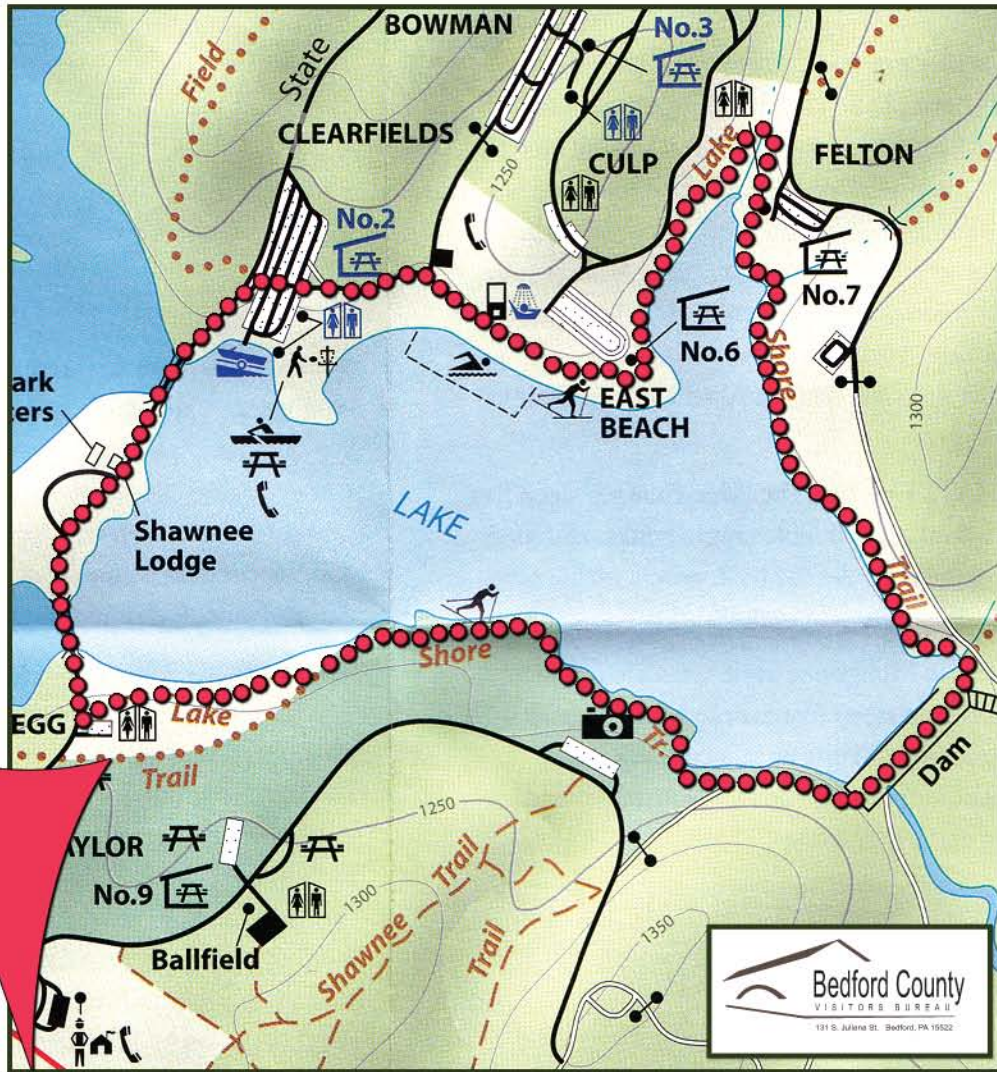

Lake Shore Trail

Shawnee State Park

Lake Shore Trail is located in Shawnee State Park in Western Bedford County.

Directions:

From Bedford: Take Rt. 30 (Lincoln Highway) west 9 miles to the light in Schellsburg, PA. Turn left onto Rt. 96 at the light and travel 1.8 miles to Park Entrance on your left. Turn in to park and travel straight for .4 miles to parking area and Trail Head on your right.