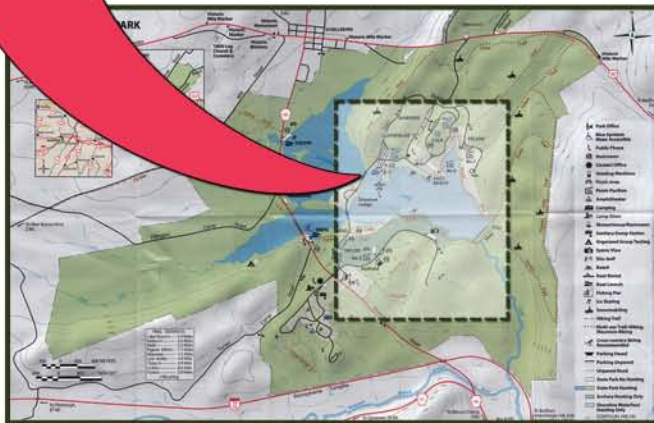

Lake Shore Trail

Shawnee State Park

Lake Shore Trail is located in Shawnee State Park in Western Bedford County.

Directions:

From Bedford: Take Rt. 30 (Lincoln Highway) west 9 miles to the light in Schellsburg, PA. Turn left onto Rt. 96 at the light and travel 1.8 miles to Park Entrance on your left. Turn in to park and travel straight for .4 miles to parking area and Trail Head on your right.