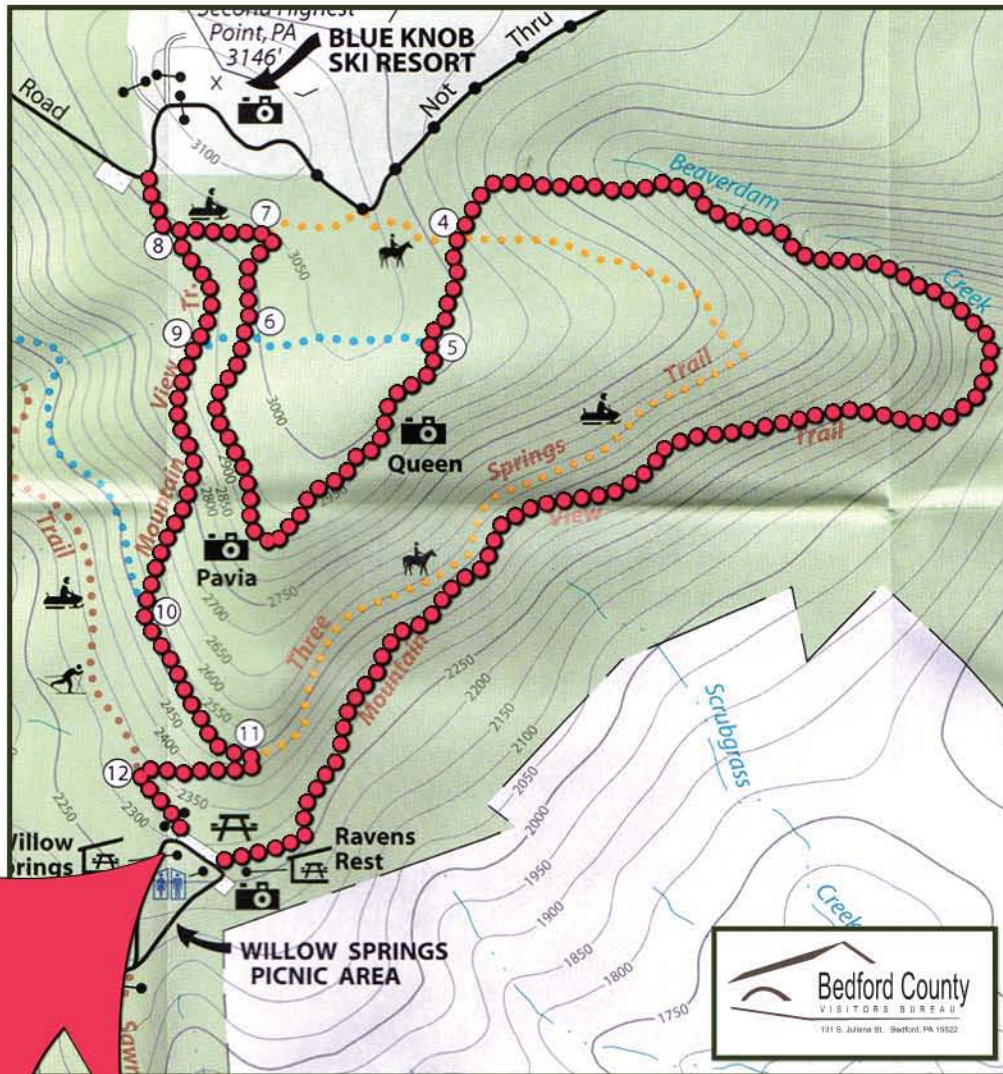

# Mountain Trail View

## Blue Knob State Park

**Mountain Trail View** is located in **Blue Knob State Park** in North West Bedford County.

### Directions:

From Bedford: Take 1-99 North to Imler, Exit 10. Turn left onto Sarah Furnace Road (SR 4034) and travel apx. 4.5 miles. Turn Right on Burnt House Road (PA 869) and travel 3.4 miles. Bear right onto Pavia Road and travel apx. .7 miles to Wysong Road (on right.) Travel on Wysong Road 1.8 miles to hike area.