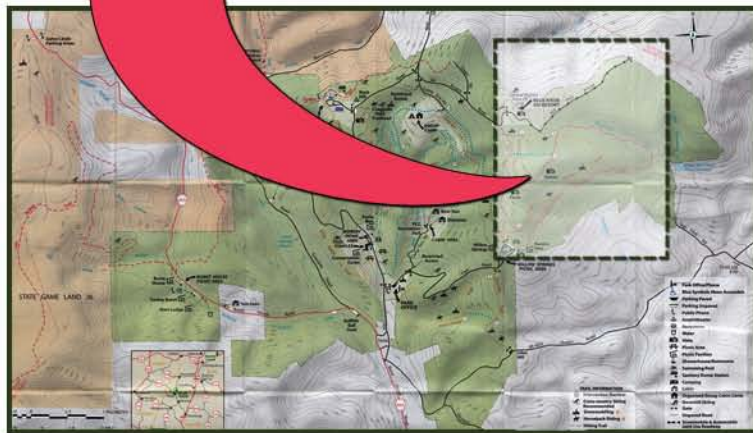

# Mountain Trail View

## Blue Knob State Park

**Mountain Trail View** is located in **Blue Knob State Park** in North West Bedford County.

### Directions:

From Bedford: Take 1-99 North to Imler, Exit 10. Turn left onto Sarah Furnace Road (SR 4034) and travel apx. 4.5 miles. Turn Right on Burnt House Road (PA 869) and travel 3.4 miles. Bear right onto Pavia Road and travel apx. .7 miles to Wysong Road (on right.) Travel on Wysong Road 1.8 miles to hike area.