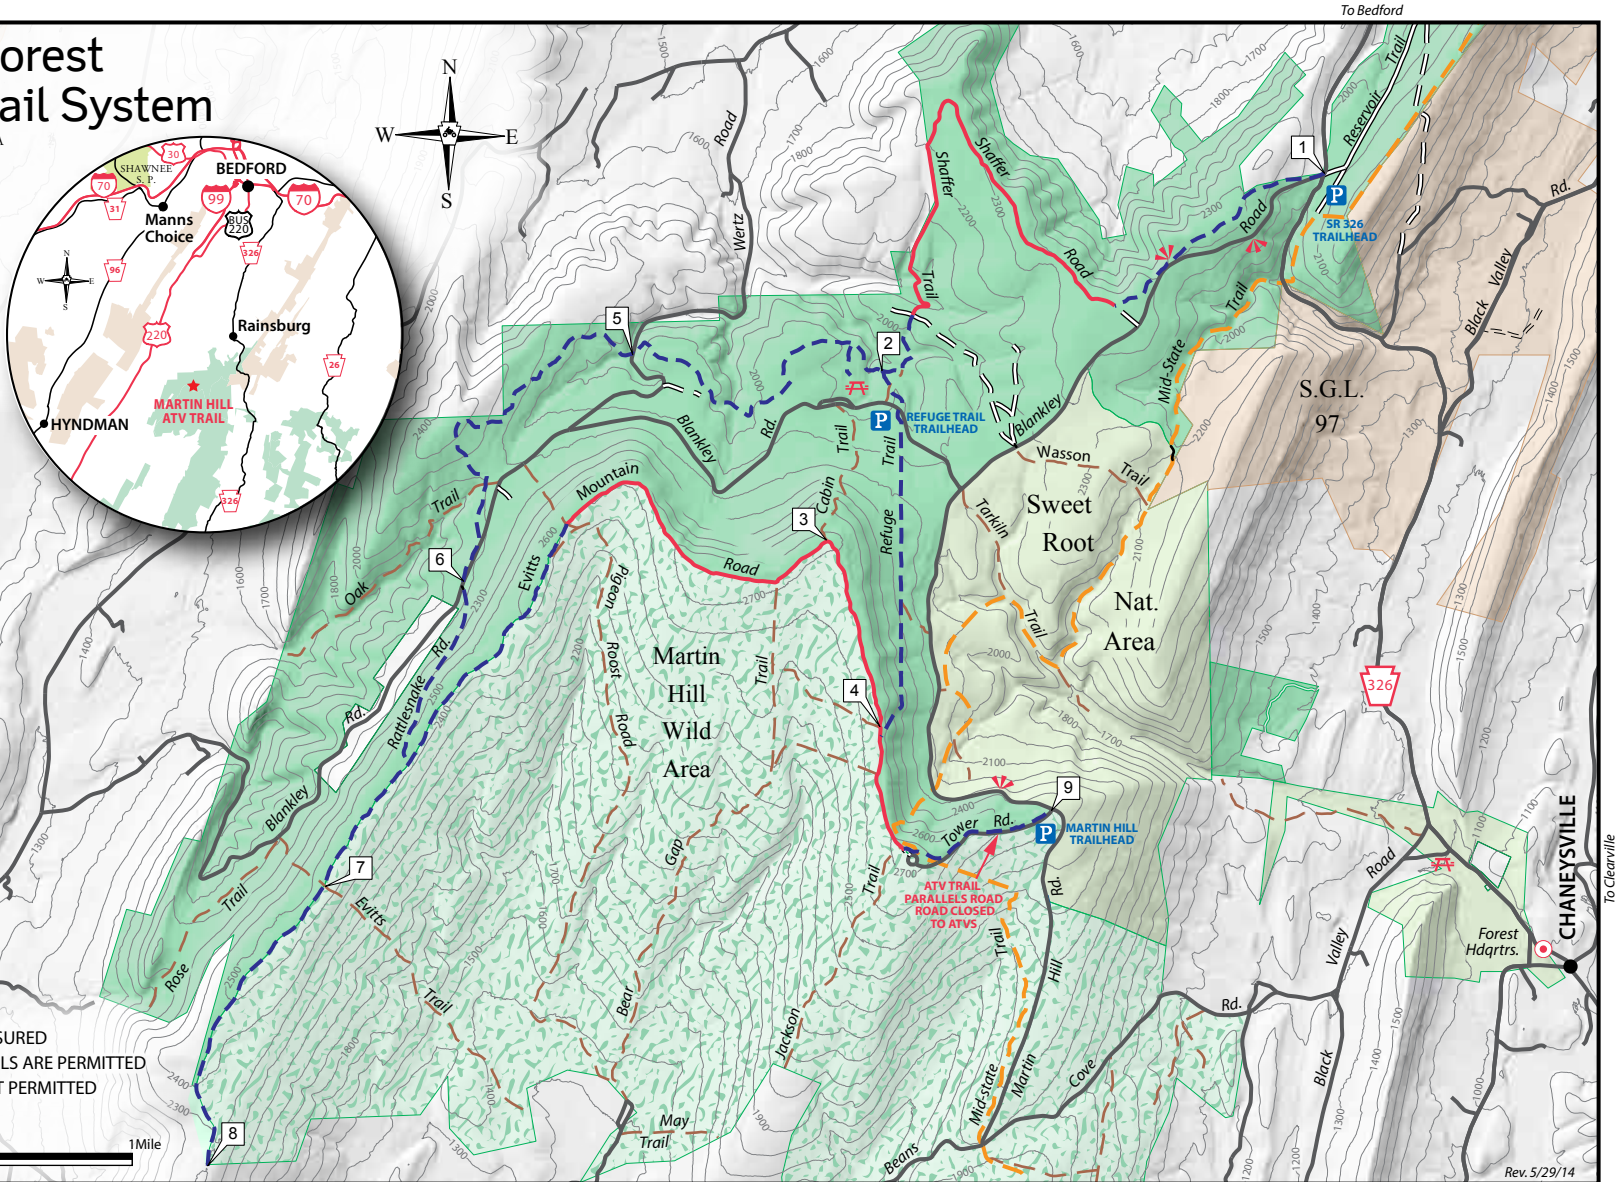

Buchanan State Forest Martin Hill ATV Trail System

BEDFORD COUNTY, PENNSYLVANIA
Department of Conservation
and Natural Resources
Bureau of Forestry
17 Miles of Summer Trail

- ATV Trail (Easy)
- - - ATV Trail (More Difficult)
- 0 ATV Trail Numbered Intersection
- State Forest
- Wild Area
- Natural Area
- State Game Land
- ↘ Vista
- ⛺ Picnic Areas
- P Parking
- - - State Forest Hiking Trail (Closed to ATV's)
- - - Other Trail (Closed to ATV's)
- Road (Closed to ATV's)
- = = = Drivable Trail (Closed to ATV's)
- = = = Administrative Road (Closed to ATV's)

Contours Are on 100 Ft. Intervals

STAY ON DESIGNATED TRAILS
ALL ATV'S MUST BE REGISTERED AND INSURED
ONLY ATV'S WITH THREE OR MORE WHEELS ARE PERMITTED
MOTORCYCLES AND TRAILBIKES ARE NOT PERMITTED

Rev. 5/29/14

To Pa/Md Border